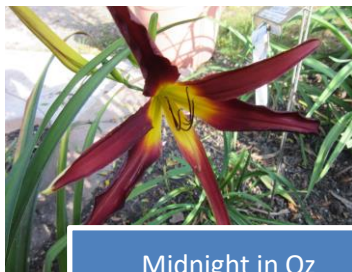

Midnight in Oz