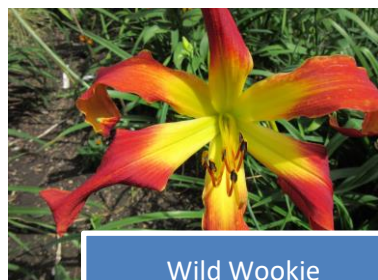

Wild Wookie

Yazoo Jim Terry

You know Who

Yellow Angel

Yellow Viper

2024 ARBORETUM

daylily name	#pots	description	genetics*	bloom time**	flower size	scape height
a quack in time	1	Pink, wine ez, gold edge, frag	T/se	M	26"/5.5"	
ballad of a thin man	2	yellow, rose chevron spider/uf crispate	Uf/sp/d/s	Mla	42"/10.5	
beauty for ashes	2	Burgundy purple, light w/m, frosted edges	UF/T/D	EM	36"/6.5	
bela lugosi	2	Purple ruffled self, gr th	T-Se	M	33"/6"	
berry nice	2	orange red/ yellow midribs	D/Ev	M	22"/4"	
bigcabin lucious lips	1	Bright fuchsia rose self, gr th	T/D	EM	24"/5.5"	
blonde ambition	1	gold, red eye & red gold edge	dbl/T/Se	M	24"/5	
bollywood	2	Cinnamon amber red blend	DbI-T/Se	M	24"/4.5	
brookwood black kitten	1	black red self	D/D	M	22"/2.75"	
buds at the beach	1	pink, w/eye	T/D	M	28"/5.5"	
candy cane dreams	1	Red with yellow mid rib, wide cream edge	D/D	M	34"/6"	
capacity for wonder	2	Lemon Gold Poly	T/Se	ML	36"/6"	
charon the ferryman	2	Purple, w yellow watermark	UF-D-Se	L	40"/7.5	
cheryl cobb	2	Raspberry pink self, gr th, frag	Tet-Dor	M	24"/7"	
cloud barron	1	White, near, ext	T-D	M	30"/6.5"	
color me there	2	Purple w/watermark, white edge	T/Se	M	26"/6.5	
columbus sunset	2	Pink cream bi-tone, toothy gold edge	T/D	Mla	32"/5.5"	
coral majority	2	Coral orange blend	T/D	La	33"/4.5"	
curls gone wild	2	Light orange, orange red halo, crisp/casc	UF/T/D	EM	36"/7.5"	
defying serenity	1	Apple Red, ruffled	DbI/T/Se	E	30"/6"	
deliciously red	2	Rose Red, tipped in cream	DbI/T/Se	E	24"/5.5	
dewey sweet	2	Caramel cream, red eye	DbI-D-E	M	26"/3.5"	
dietman's wisdom	2	magenta red, purple band	D/Ev	ML	24"/3/25"	
double leota	1	lt mauve, halo, yel th	DbI-D/D	M	20"/5"	
dream catcher	2	Rose bronze blend, gr th	SP-D/D	ML	36"/10"	
eggplant escapade	2	Eggplant purple, near black	D/D	MLa	36"/6.5	
eye on the prize	1	Pink w/dark velvet burg-black eye&edge	T/Se	EM	18"/5.5"	
ferengi gold	1	Yellow, pink blush, gold edge	T-Se	EM	19"/5.5"	
francis of assisi	1	Burgundy, white edge, ruffled	T-Se	M	26"/6"	
gaga	2	Melon Self	DbI/T/D	EM	26"/5"	
gavin petit	1	tangerine, black eye & edge	T/Se	M	27"/6.5	
gisela's sunshine	1	Yellow self, extended	T/Ev	EM	28"/6.5	
going places	1	Pale cream self	D/Se	ML	30"/7"	