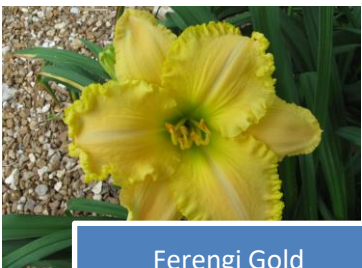

Brookwood black Kitten

Buds at the Beach

Candy Cane Dreams

Capacity For Wonder

Charon the Ferryman

Cheryl Cobb

Cloud Baron

Color me There

Columbus Sunset

Coral Majority

Curls Gone Wild

Defying Serenity

Deliciously Red

Dewey Sweet

Dietmar's Wisdom

Double Leota

Dream Catcher

Eggplant Escapade

Eye on the Prize

Ferengi Gold

Francis of Assisi

Gaga

Gavin Petit

Gisela's Sunshine